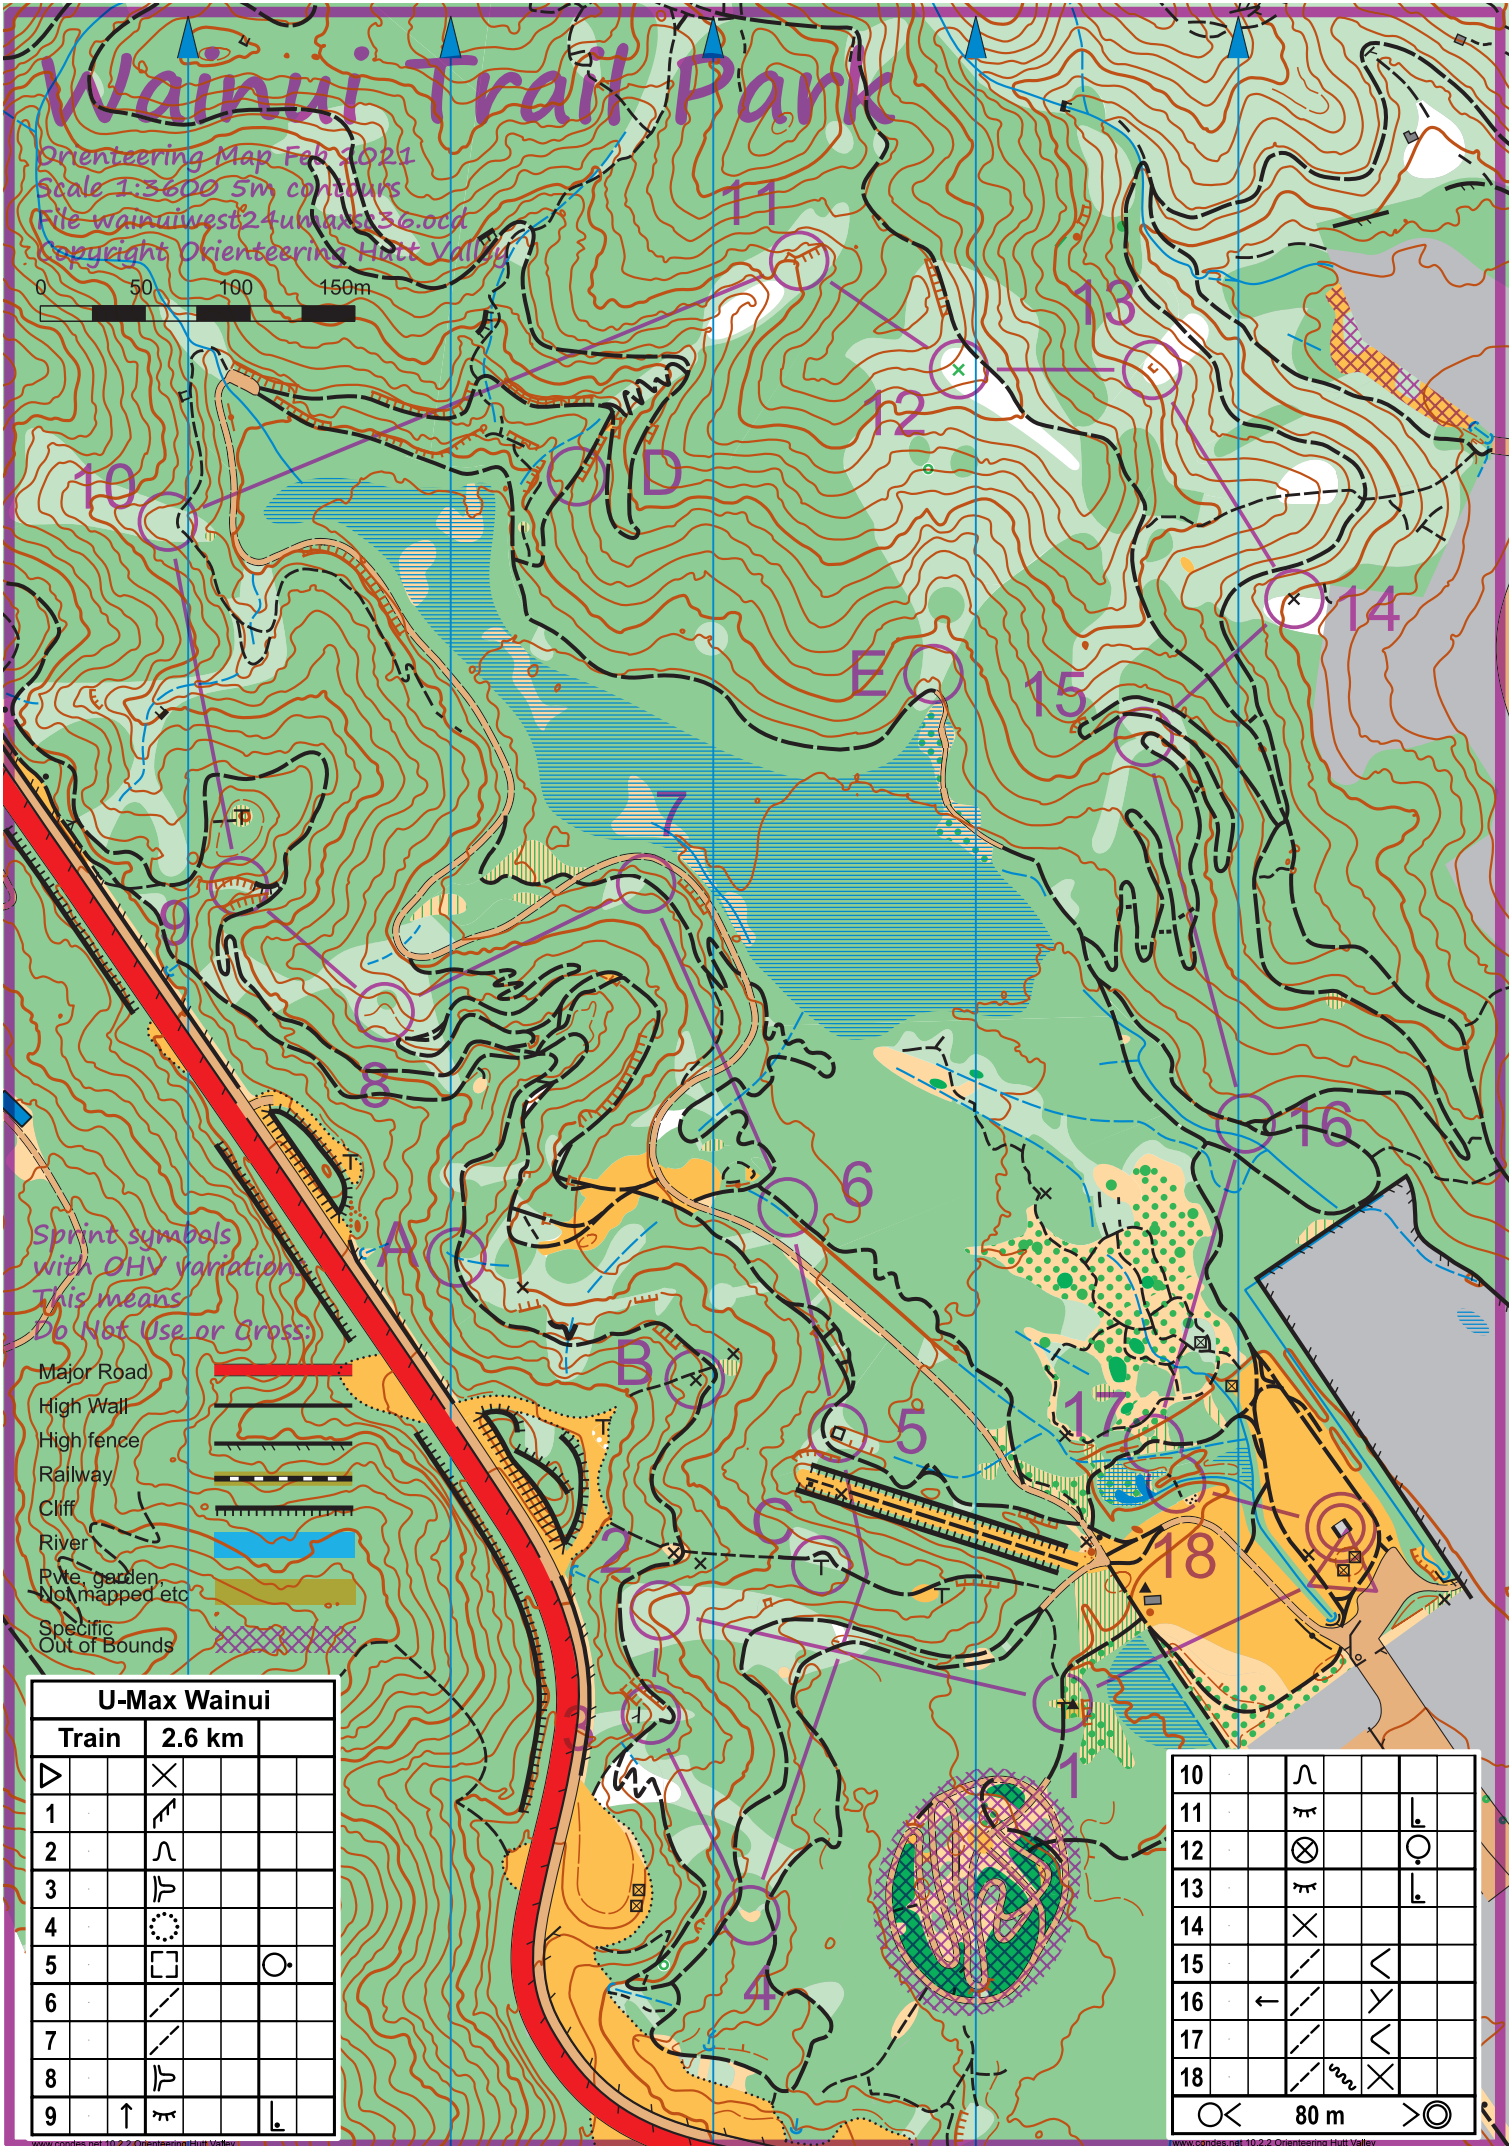

Wainui Trail Park

Orienteering Map Feb 2021
 Scale 1:3000 5m contours
 File wainuiwest24unlans136.0cd
 Copyright Orienteering Hutt Valley

Sprint symbols with OHV variation
 This means
 Do Not Use or Cross

- Major Road
- High Wall
- High fence
- Railway
- Cliff
- River
- Private garden, Not mapped etc
- Specific Out of Bounds

U-Max Wainui			
Train	2.6 km		
▷		×	
1		↗	
2		∩	
3		⌒	
4		⊙	
5		□	○
6		∕	
7		∕	
8		⌒	
9	↑	∩	⌒

10		∩		
11		∩		⌒
12		⊗		○
13		∩		⌒
14		×		
15		∕		∩
16	↑	∕		∩
17		∕		∩
18		∩		×

○ 80 m ○